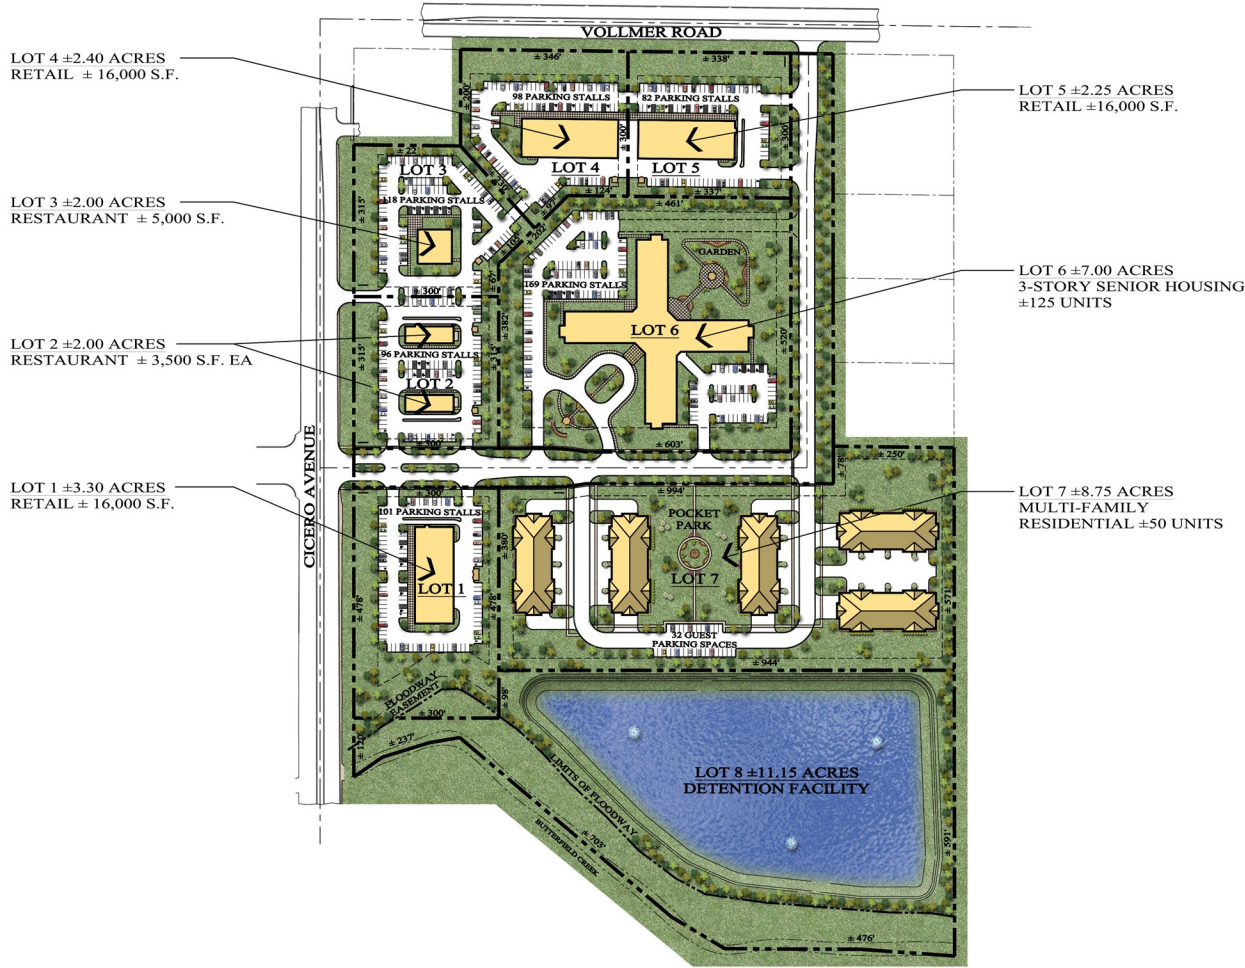

CONCEPTUAL

SITE
PLAN

MATTESON, IL

CLIENT:

Oxford Development, INC.

SP-1

CONCEPTUAL SITE PLAN

SCALE: 1" = 100'-0"

0 100' 200' 300'